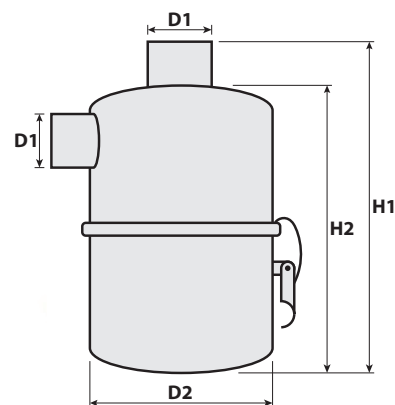

OILBATH AIRFILTERS IN COMBINATION WITH 2 TA SERIES

Oilbath Airfilters in combination with Top Filtration precleaners is the solution for dusty environments. Available in 6 different sizes.

Partnumber	Type	Connect. D1 (mm)	Diam. D2 (mm)	Height H1 (mm)	Height H2 (mm)	m ³ /min
84-60006	OBL-6	57	164	293	252	3
84-60007	OBL-7	57	164	348	307	4
84-60008	OBL-8	65	187	385	334	5.5
84-60009	OBL-9	93	266	451	397	8
84-60010	OBL-10	93	266	529	475	10
84-60011	OBL-11	114	322	558	503	12